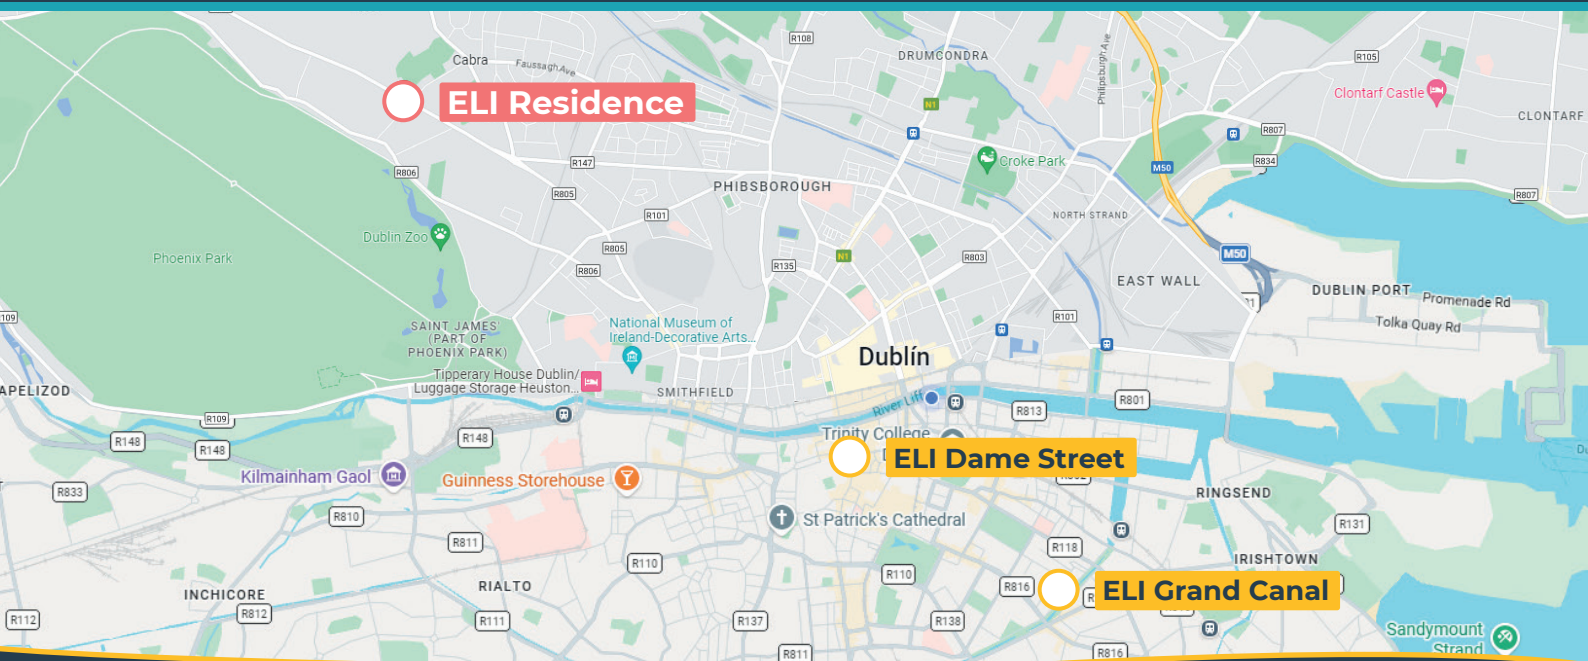

ELI DUBLIN RESIDENCE

Housed in a beautiful set of three modern houses on Nephin Road, this small private ELI residence is located just 50 minutes on foot from ELI Schools and the city centre. The residence, which is owned and managed by ELI Schools, offers large comfortable rooms with a mixture of single and shared bedrooms with beautiful bathrooms, large kitchens, and a private garden.

In the neighborhood
of **Phoenix Park**

ELI School Dublin

- Grand Canal: 7 Herbert Pl, Dublin 2, D02 EH93
- Dame Street: 19-22 Dame St, Dublin 2, D02 E267

Follow us

-  @elischools
-  youtube.com/ELISchools
-  facebook.com/ELISchools

Live, learn and explore

elischools.com

About the facilities

-  33 bed private ELI residence with shared rooms
-  20 minutes from Dublin city on bike
-  Free WIFI and utilities included
-  Self-catering shared kitchen (no food supplied)
-  5 minutes to local shops and food outlets

ELI School Dublin

-  Grand Canal: 7 Herbert Pl, Dublin 2, D02 EH93
-  Dame Street: 19-22 Dame St, Dublin 2, D02 E267

Follow us

-  @elischools
-  youtube.com/ELISchools
-  facebook.com/ELISchools

Live, learn and explore